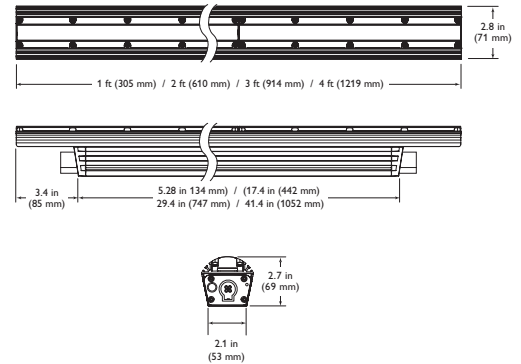

eW Graze QLX Powercore 5W

4000 K, 60° × 30° beam angle

Low-power linear exterior LED wall grazing fixture with solid white light

Factory-set to consume a maximum of 5 W per foot, eW Graze QLX Powercore 5W supports ASHRAE standards, LEED green building certification, and other power-limited projects. Featuring Powercore technology, fixtures process power directly from line voltage, eliminating the need for external power supplies. Fixtures are available in standard CCTs of 2700 K, 4000 K, and 5500 K, as well as custom CCTs ranging from 3000 K to 6500 K. Multiple fixture lengths and beam angles support a large range of façade or surface illumination applications.

For detailed product information, please refer to the eW Graze Powercore Family Product Guide at www.philipscolorkinetics.com/ls/essentialwhite/ewgrazeqlxpowercore5w/