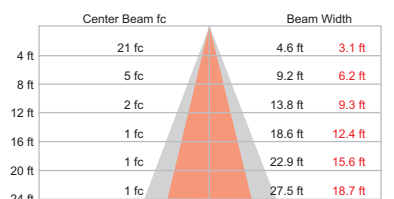

Item	Specification	1 ft (305 mm)	2 ft (610 mm)	3 ft (914 mm)	4 ft (1219 mm)
Output	Lumens*	263	526	789	1052
	Efficacy (lm / W)	64.7			
	CRI	82			
	Lumen Maintenance†	60,000 hours L70 @ 25° C	60,000 hours L70 @ 50° C	60,000 hours L50 @ 25° C	60,000 hours L50 @ 50° C
Electrical	Input Voltage	100 – 277 VAC, auto-ranging, 50 / 60 Hz			
	Power Consumption	5 W	10 W	15 W	20 W
Control	Dimming	Compatible with selected commercially available reverse-phase ELV-type dimmers‡			
Physical	Dimensions (Height x Width x Depth)	2.7 x 12 x 2.8 in (69 x 305 x 71 mm)	2.7 x 24 x 2.8 in (69 x 610 x 71 mm)	2.7 x 36 x 2.8 in (69 x 914 x 71 mm)	2.7 x 48 x 2.8 in (69 x 1219 x 71 mm)
	Weight	2.1 lb (1.0 kg)	4.6 lb (2.1 kg)	7.1 lb (3.2 kg)	9.3 lb (4.2 kg)
	Housing	Extruded anodized aluminum			
	Lens	Clear polycarbonate			
	Fixture Connectors	Integral male / female waterproof connectors			
	Mounting	Multi-positional, constant torque locking hinges			
	Temperature	-40° – 122° F (-40° – 50° C) Operating -4° – 122° F (-20° – 50° C) Startup -40° – 176° F (-40° – 80° C) Storage			
	Humidity	0 – 95%, non-condensing			
	Fixture Run Lengths	To calculate fixture run lengths and total power consumption for your specific installation, download the Configuration Calculator from www.philipscolorkinetics.com/support/install_tool/			
	Certification and Safety	Certification	UL / cUL, FCC Class A, CE, PSE, C-Tick		
Environment		Dry / Damp / Wet Location, IP66			

Use Item Number when ordering in North America.

Photometrics

eW Graze QLX Powercore 5W
4000 K, 1 ft, 60° x 30° beam angle

Polar Candela Distribution

Illuminance at Distance

18.1 ft (5.5 m) 1 fc maximum distance
 ■ Vert. Spread: 59.6°
 ■ Horiz. Spread: 42.5°